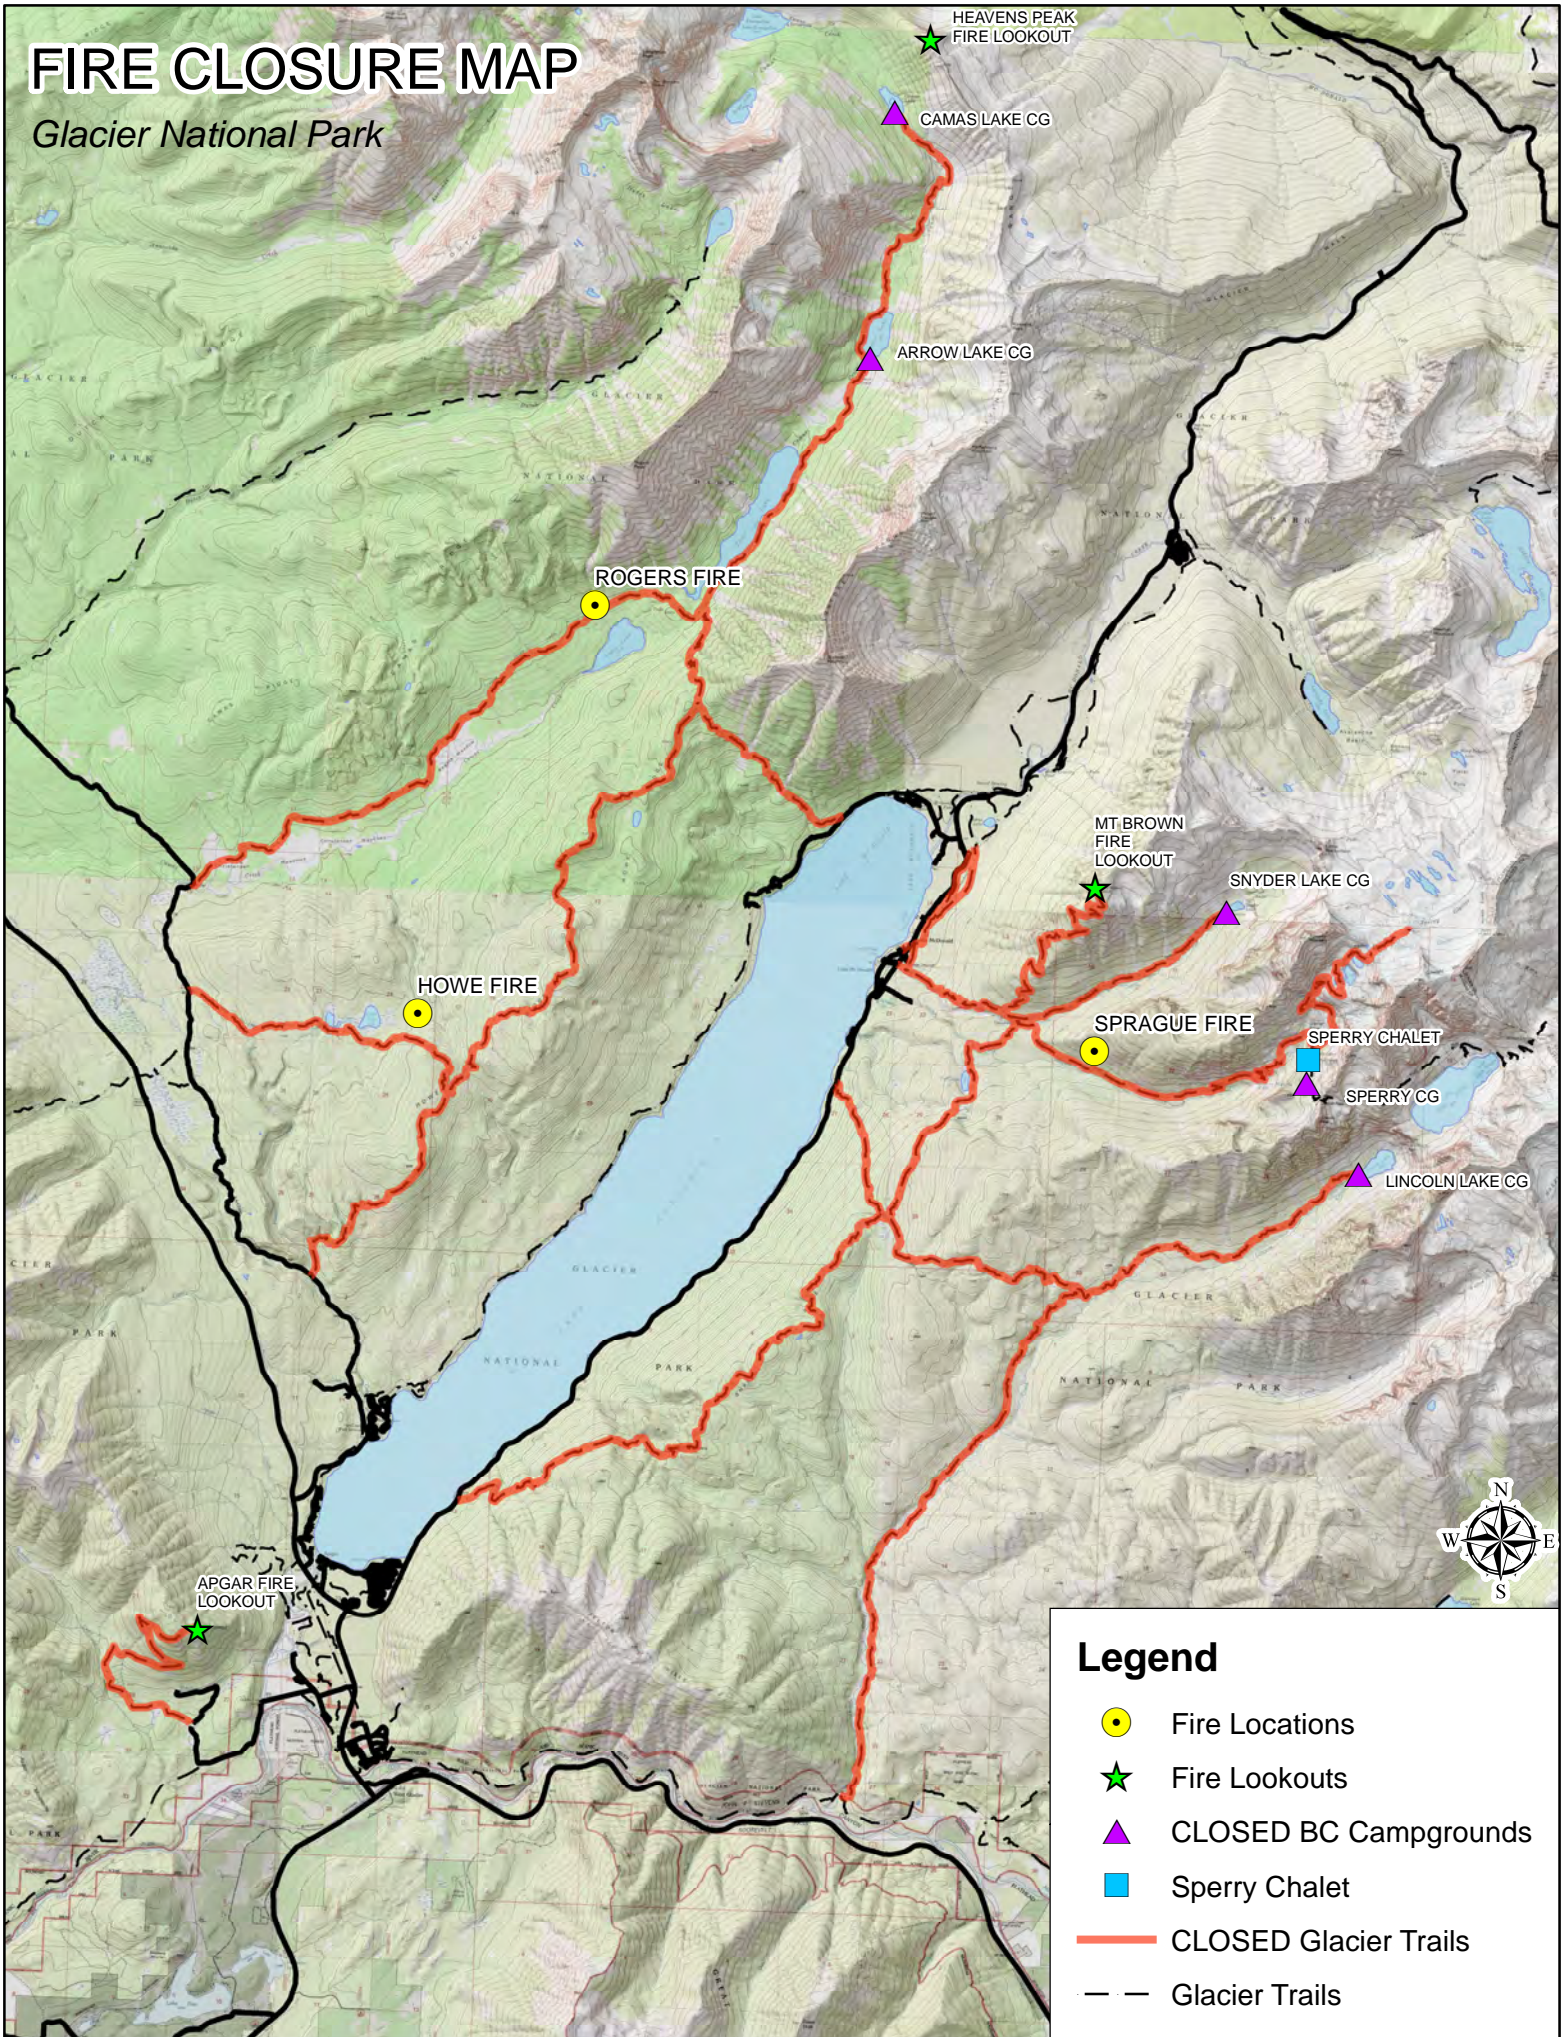

FIRE CLOSURE MAP

Glacier National Park

Legend

- Fire Locations
- ★ Fire Lookouts
- ▲ CLOSED BC Campgrounds
- Sperry Chalet
- CLOSED Glacier Trails
- - - Glacier Trails